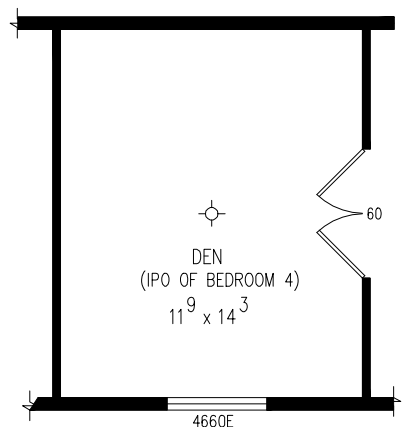

MODEL C-978 7232  
 BOX SIZE 72'-0" X 30'-0"  
 APPROXIMATELY 2160 SQ. FT.

\* GRILL IN DOORS  
 VAULTED CEILING  
 SKYLIGHTS NOT AVAILABLE ON CANADIAN HOMES