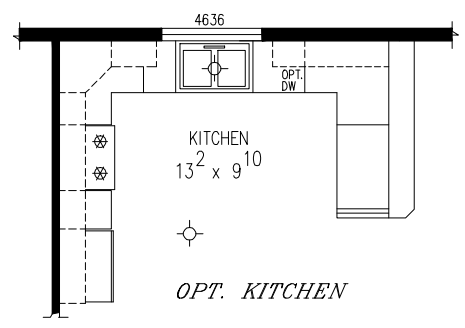

MODEL C-978 7232  
 BOX SIZE 72'-0" X 30'-0"  
 APPROXIMATELY 2160 SQ. FT.

\* GRILL IN DOORS  
 VAULTED CEILING  
 SKYLIGHTS NOT AVAILABLE ON CANADIAN HOMES