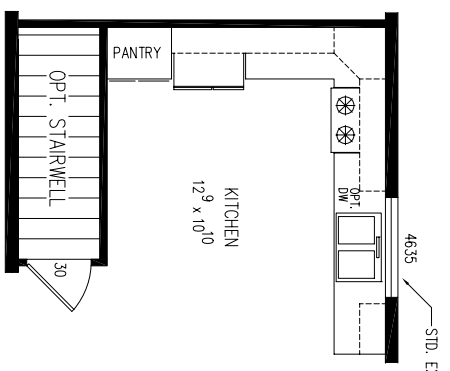

OPT. PATIO DOOR
 STD. EXT. OUTLET

MODEL C977 7232
 BOX SIZE 72'-0" x 30'-0"
 APPROX. 2160 SQ. FT.

* GRILL IN DOOR
 ** GRILL IN DOOR ONLY IF OTHER DOOR IS OMITTED