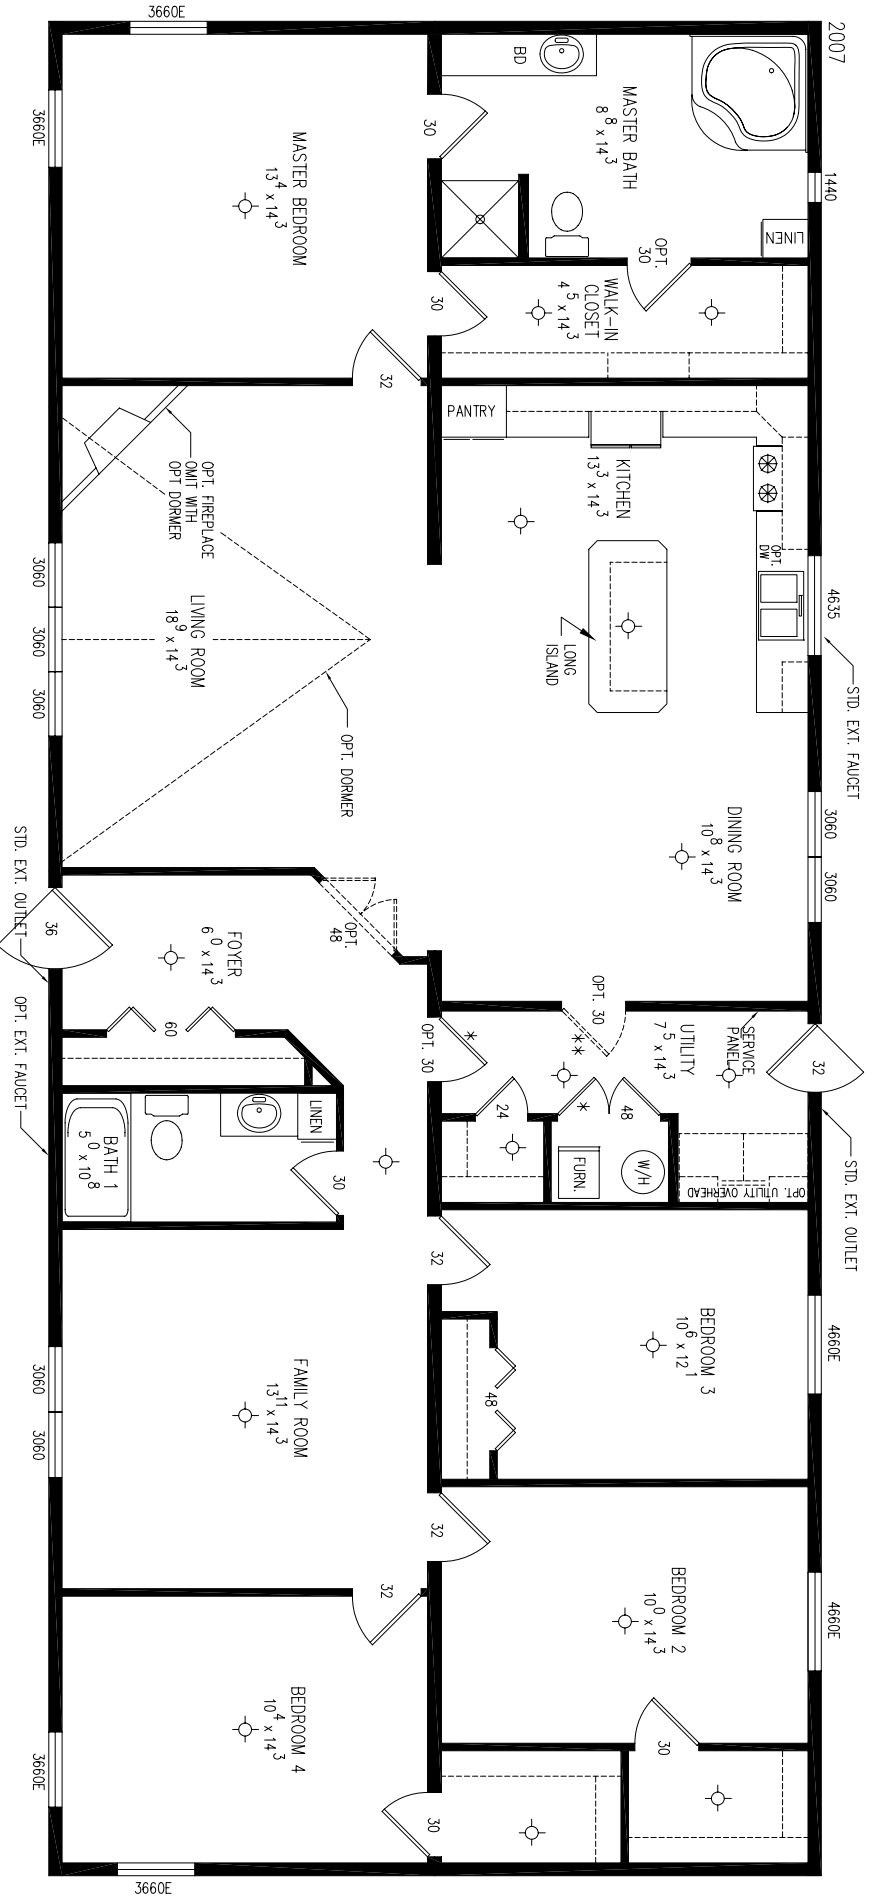

OPT. PATIO DOOR
 STD. EXT. OUTLET

MODEL C977 7232
 BOX SIZE 72'-0" x 30'-0"
 APPROX. 2160 SQ. FT.

* GRILL IN DOOR
 ** GRILL IN DOOR ONLY IF OTHER DOOR IS OMITTED