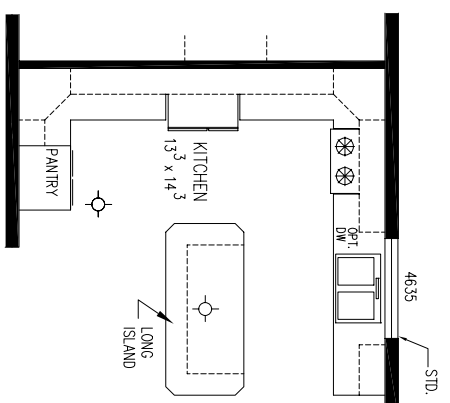

OPT. PATIO DOOR
 STD. EXT. OUTLET

MODEL C977 7232
 BOX SIZE 72'-0" x 30'-0"
 APPROX. 2160 SQ. FT.

* GRILL IN DOOR
 ** GRILL IN DOOR ONLY IF OTHER DOOR IS OMITTED