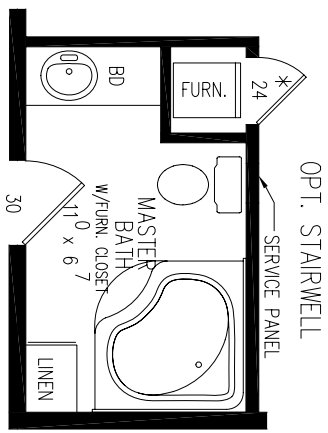

MODEL C944 4428  
 BOX SIZE - 44'-0" x 26'-10"  
 APPROX. 1181 SQ. FT. \* GRILL IN DOOR

FOR 2 BEDROOM OPTION -  
 REMOVE BEDROOM 2, MOVE  
 3660E TO END WALL AND  
 RECENTER LR WINDOWS