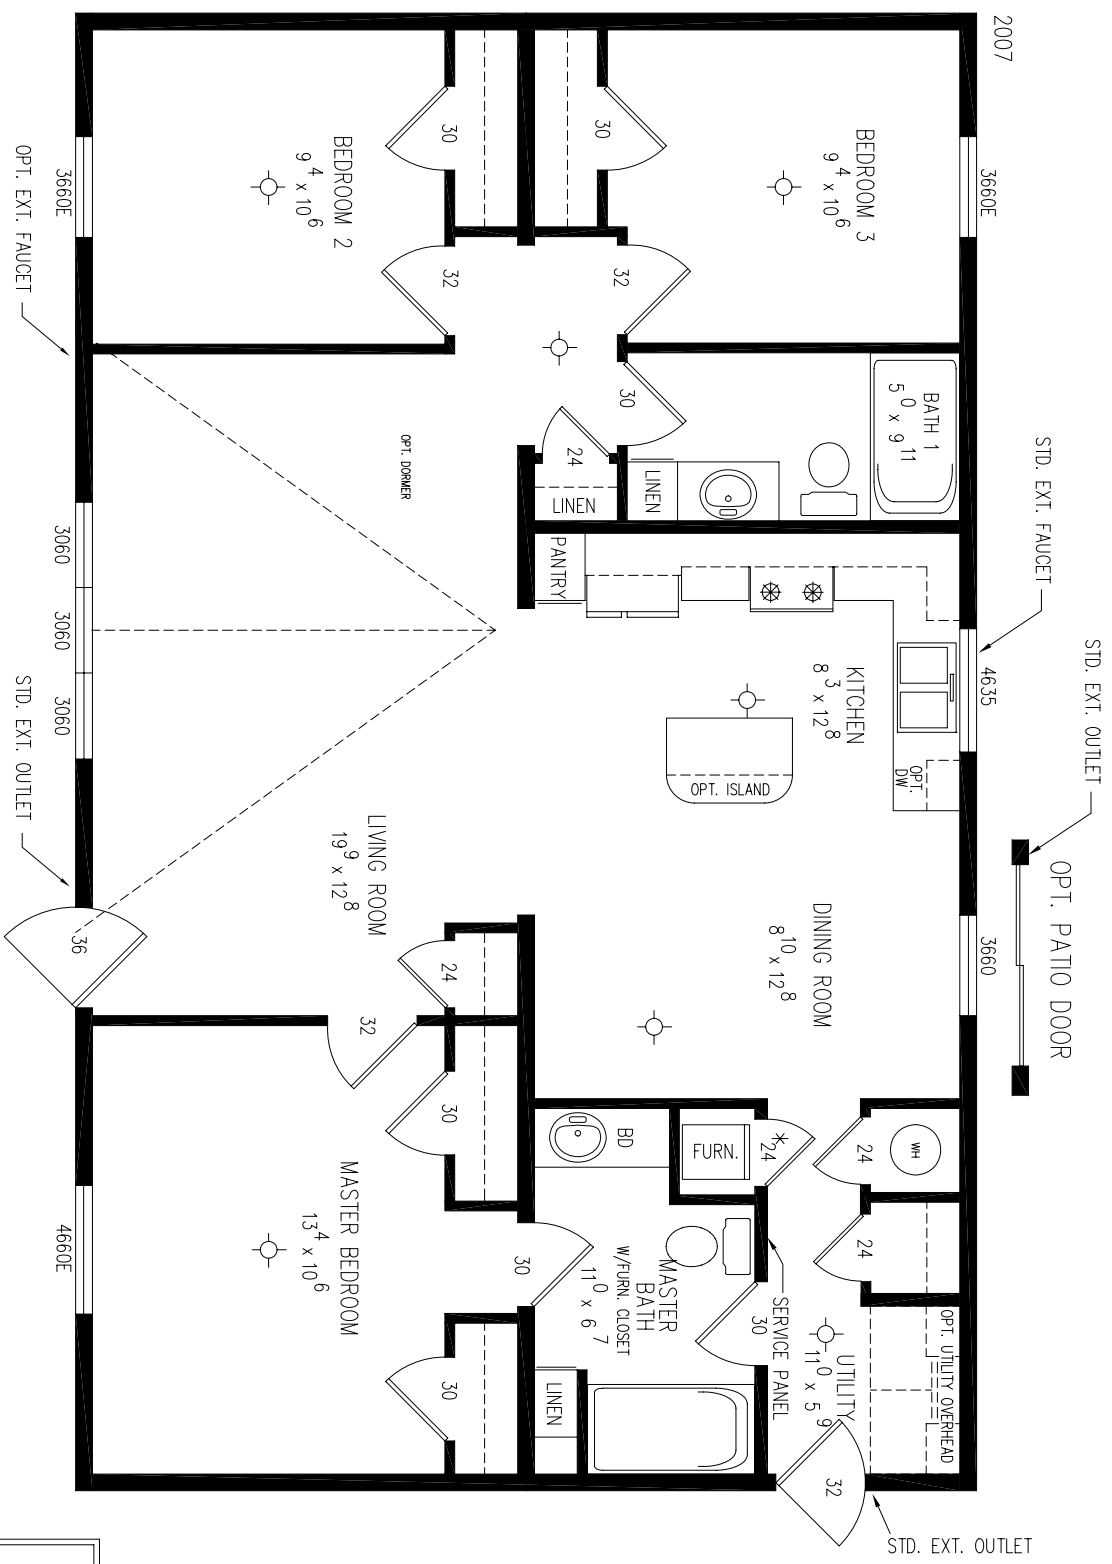

MODEL C944 4428  
 BOX SIZE - 44'-0" x 26'-10"  
 APPROX. 1181 SQ. FT. \* GRILL IN DOOR

FOR 2 BEDROOM OPTION -  
 REMOVE BEDROOM 2, MOVE  
 3660E TO END WALL AND  
 RECENTER LR WINDOWS