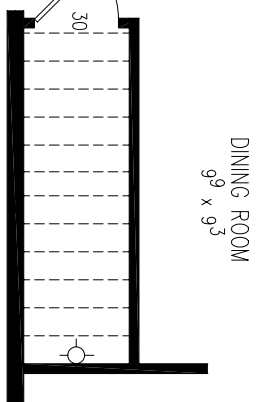

MODEL C944 4428  
 BOX SIZE - 44'-0" x 26'-10"  
 APPROX. 1181 SQ. FT. \* GRILL IN DOOR

FOR 2 BEDROOM OPTION -  
 REMOVE BEDROOM 2, MOVE  
 3660E TO END WALL AND  
 RECENTER LR WINDOWS