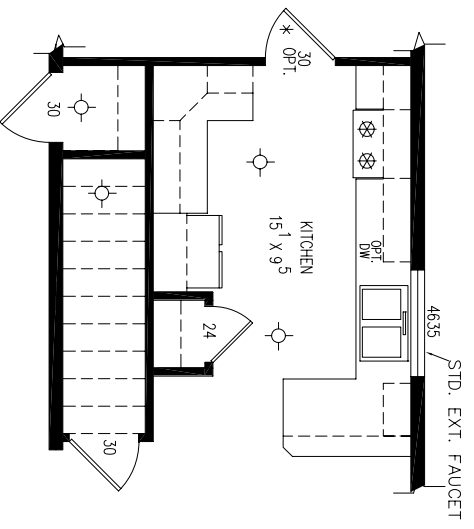

2007

MODEL C919 5228
 BOX SIZE 52'-0" x 26'-10"
 APPROXIMATELY 1395 SQ. FT.

* GRILL IN DOORS

OPT. STARWELL LOCATION
 AVAILABLE WITH HITCHES OPPOSITE END ONLY