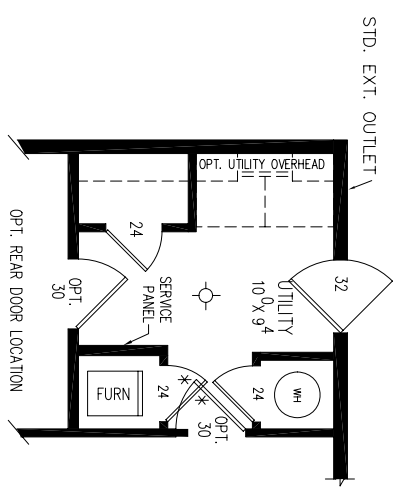

2007

MODEL C919 5228
 BOX SIZE 52'-0" x 26'-10"
 APPROXIMATELY 1395 SQ. FT.

* GRILL IN DOORS

OPT. STARWELL LOCATION
 AVAILABLE WITH HITCHES OPPOSITE END ONLY