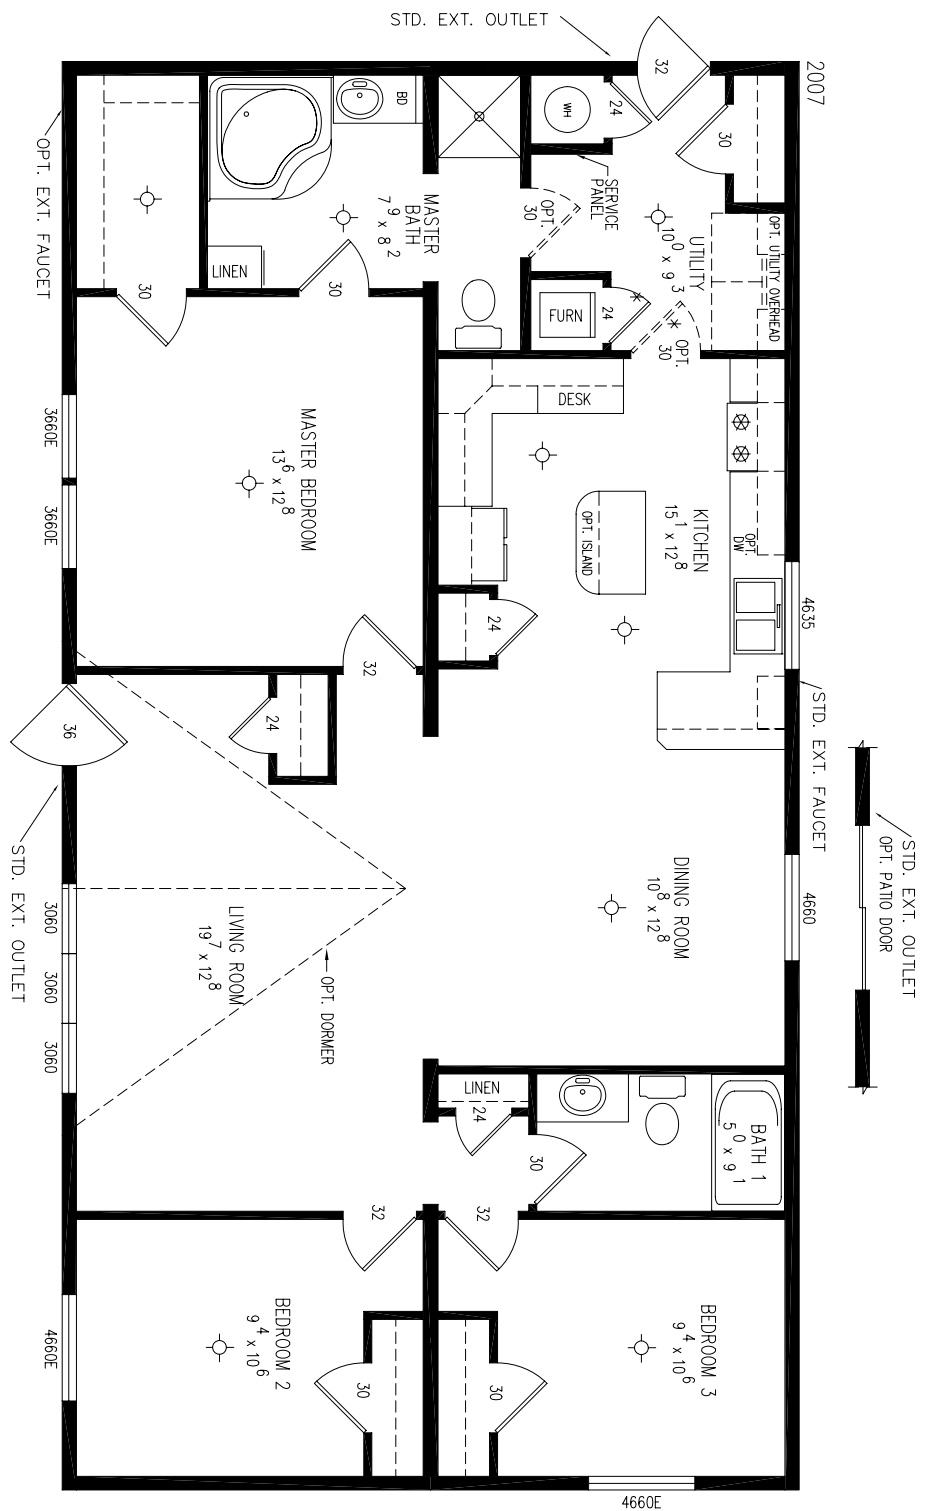

2007

MODEL C919 5228
 BOX SIZE 52'-0" x 26'-10"
 APPROXIMATELY 1395 SQ. FT.

* GRILL IN DOORS

OPT. STARWELL LOCATION
 AVAILABLE WITH HITCHES OPPOSITE END ONLY